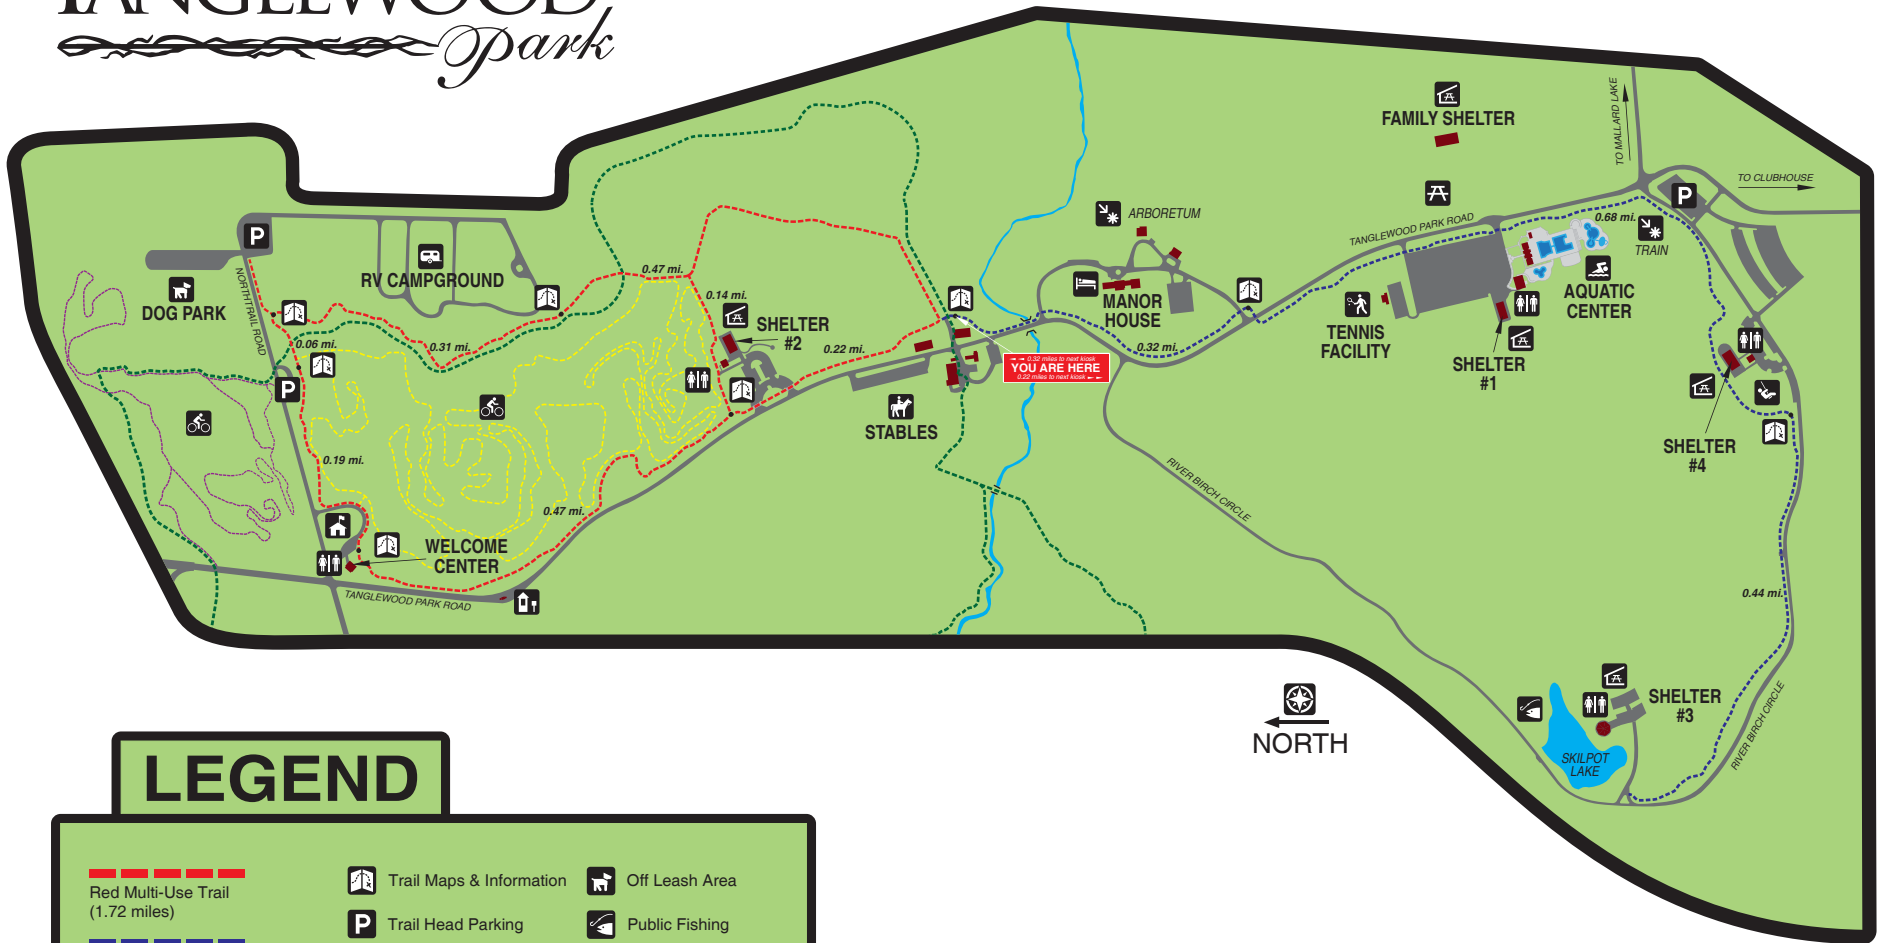

# TANGLEWOOD *Park*

## LEGEND

 Red Multi-Use Trail  
(1.72 miles)

 Blue Multi-Use Trail  
(1.44 miles)

 Mountain Bike Trail  
(1.47 miles - BEGINNER)

 Mountain Bike TrailL  
(3.79 miles - ADVANCED)

 Horse Trail

 Trail Maps & Information

 Trail Head Parking

 Public Restrooms

 Point Of Interest

 Playground

 Picnic Shelter (Reservation Only)

 Public Picnic Area

 Horseback Riding

 Public Swimming

 Off Leash Area

 Public Fishing

 Lodging

 RV Campground

 Bicycle Trail

 Tennis

 Park Information

 Entrance Station